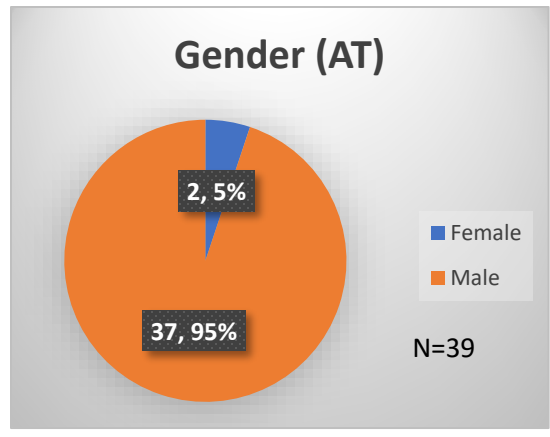

Daily Data Dashboard – February 6, 2023

Demographics for JTDC Population

Monday Morning Midnight Count

Total # of probation Involved youth¹: 1,079

¹ Probation Active: Any youth who is pending sentencing with an active social history, has been formally placed on probation or supervision with Cook County Juvenile Probation on the date of the report.

*Age, Gender and Race for Criminal Court population (N=1) is not represented in this report.

Data sources: cFive Supervisor – Probation Population and RMIS – JTDC Population

Daily Data Dashboard – February 6, 2023
Demographics for JTDC Population
Monday Morning Midnight Count