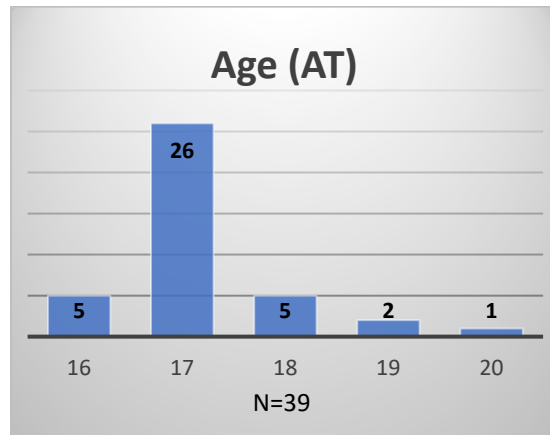

Daily Data Dashboard – February 6, 2023

Demographics for JTDC Population

Monday Morning Midnight Count

Total # of probation Involved youth¹: 1,079

¹ Probation Active: Any youth who is pending sentencing with an active social history, has been formally placed on probation or supervision with Cook County Juvenile Probation on the date of the report.

*Age, Gender and Race for Criminal Court population (N=1) is not represented in this report.

Data sources: cFive Supervisor – Probation Population and RMIS – JTDC Population

Daily Data Dashboard – February 6, 2023
Demographics for JTDC Population
Monday Morning Midnight Count