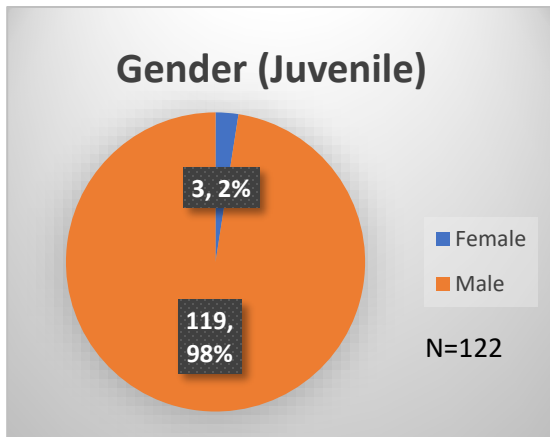

Daily Data Dashboard – February 6, 2023

Demographics for JTDC Population

Monday Morning Midnight Count

Total # of probation Involved youth¹: 1,079

¹ Probation Active: Any youth who is pending sentencing with an active social history, has been formally placed on probation or supervision with Cook County Juvenile Probation on the date of the report.

*Age, Gender and Race for Criminal Court population (N=1) is not represented in this report.

Data sources: cFive Supervisor – Probation Population and RMIS – JTDC Population

Daily Data Dashboard – February 6, 2023
Demographics for JTDC Population
Monday Morning Midnight Count