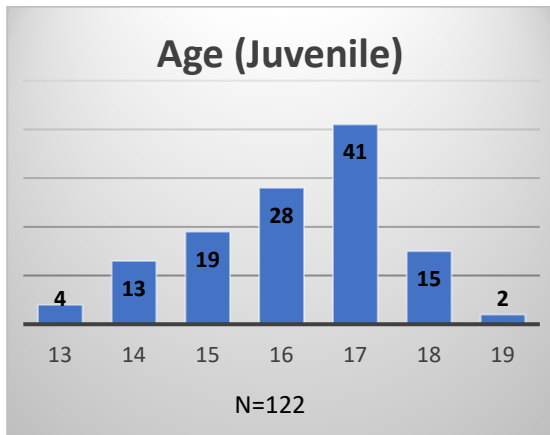

Daily Data Dashboard – February 6, 2023

Demographics for JTDC Population

Monday Morning Midnight Count

Total # of probation Involved youth¹: 1,079

¹ Probation Active: Any youth who is pending sentencing with an active social history, has been formally placed on probation or supervision with Cook County Juvenile Probation on the date of the report.

*Age, Gender and Race for Criminal Court population (N=1) is not represented in this report.

Data sources: cFive Supervisor – Probation Population and RMIS – JTDC Population

Daily Data Dashboard – February 6, 2023
Demographics for JTDC Population
Monday Morning Midnight Count