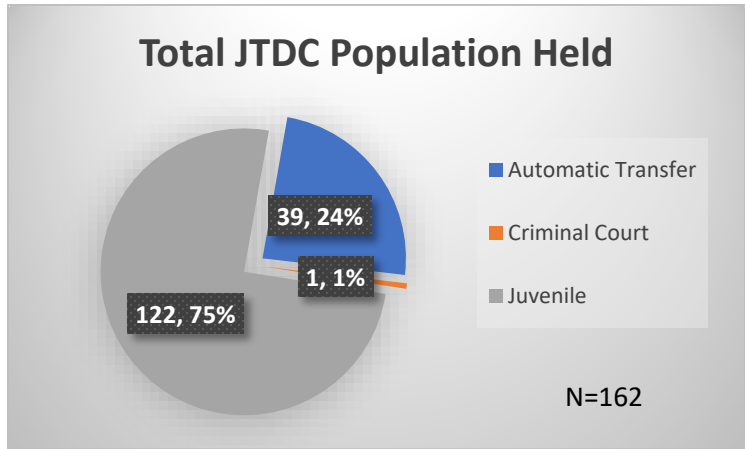

Daily Data Dashboard – February 6, 2023

Demographics for JTDC Population

Monday Morning Midnight Count

Total # of probation Involved youth¹: 1,079

¹ Probation Active: Any youth who is pending sentencing with an active social history, has been formally placed on probation or supervision with Cook County Juvenile Probation on the date of the report.

*Age, Gender and Race for Criminal Court population (N=1) is not represented in this report.

Data sources: cFive Supervisor – Probation Population and RMIS – JTDC Population

Daily Data Dashboard – February 6, 2023
Demographics for JTDC Population
Monday Morning Midnight Count